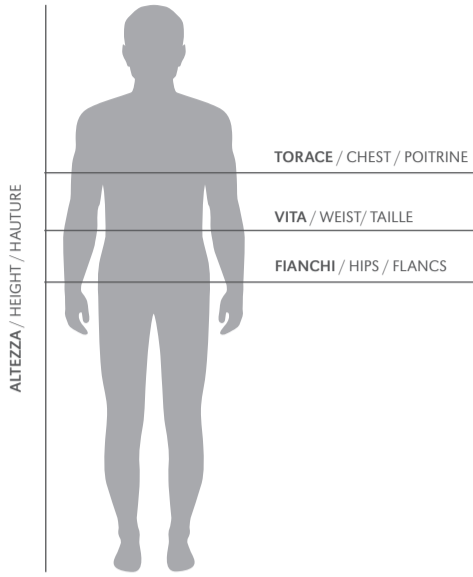

SIZE CHART

TAGLIE UOMO / SIZES MAN / TAILLES HOMME										
	EUROPEAN	ITALIAN	TORACE CHEST POITRINE		VITA WEIST TAILLE		FIANCHI HIPS FLANCS		ALTEZZA HEIGHT HAUTEUR	
			cm	inches	cm	inches	cm	inches	cm	inches
KID	3YXS	22-24							98-108	39-42.5
	2YXS	26-28							110-120	42.5-47.2
JUNIOR	YXS	30-32	64-72	25-28	54-60	21.26-24	66-74	26-29	122-132	48-52
	XXS	34-36	72-80	28-31	60-66	24-26	74-82	29-32	134-144	52.8-56.7
	XS	38-40	80-88	31-35	66-72	26-28	82-90	32-35	146-156	57.5-61.4
ADULT	S	42-44	90-94	35-37	72-76	28-30	92-96	36-38	167-172	65.7-67.7
	M	46-48	94-98	37-39	76-80	30-31	96-100	38-39.4	173-178	68.1-70.1
	L	50-52	98-102	39-40.2	80-84	31-33	100-104	39.4-40.9	179-184	70.5-72.4
	XL	54	102-106	40.2-41.7	84-88	33-35	104-108	40.9-42.5	185-190	72.8-74.8
	XXL	56	106-110	41.7-43.3	88-92	35-36	108-112	42.5-44.1	191-196	75.2-77.2
	3XL	58	110-114	43.3-44.9	92-94	36-37	112-116	44.1-45.7	197-202	77.6-79.5
	4XL	60	114-118	44.9-46.5	94-96	37-38	116-120	45.7-47.2	203-208	79.9-81.9

TAGLIE DONNA / SIZES WOMAN / TAILLES FEMME										
	EUROPEAN	ITALIAN	TORACE CHEST POITRINE		VITA WEIST TAILLE		FIANCHI HIPS FLANCS		ALTEZZA HEIGHT HAUTEUR	
			cm	inches	cm	inches	cm	inches	cm	inches
KID	3YXS	24-26							98-108	39-42.5
	2YXS	26-28							110-120	42.5-47.2
JUNIOR	YXS	30-32	64-72	25-28	54-60	21.26-24	66-74	26-29	122-132	48-52
	XXS	34-36	72-80	28-31	60-66	24-26	74-82	29-32	134-144	52.8-56.7
	XS	38-40	80-88	31-35	66-72	26-28	82-92	32-36	146-156	57.5-61.4
ADULT	S	42-44	84-88	33-35	68-72	27-28	92-96	36-38	164-168	64.6-66.1
	M	46-48	88-92	35-36	72-76	28-30	96-100	38-39.4	169-173	66.5-68.1
	L	50-52	92-96	36-38	76-80	30-31	100-104	39.4-40.9	174-178	68.5-70.1
	XL	54	96-100	38-39.4	80-84	31-33	104-108	40.9-42.5	179-183	70.5-72
	XXL	56	100-104	39.4-40.9	84-88	33-35	108-112	42.5-44.1	184-188	72.4-74
	3XL	58	104-108	40.9-42.5	88-92	35-36	112-116	44.1-45.7	189-193	74.4-76
	4XL	60	108-112	42.5-44.2	92-96	36-38	116-120	45.7-47.2	194-198	76.4-78