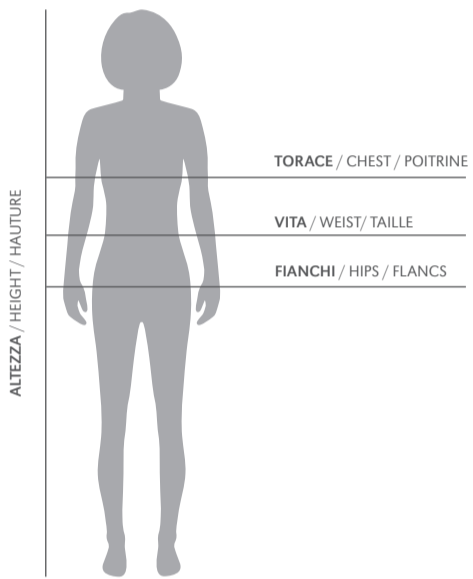

SIZE CHART

TAGLIE UOMO / SIZES MAN / TAILLES HOMME										
	EUROPEAN	ITALIAN	TORACE CHEST POITRINE		VITA WEIST TAILLE		FIANCHI HIPS FLANCS		ALTEZZA HEIGHT HAUTEUR	
			cm	inches	cm	inches	cm	inches	cm	inches
KID	3YXS	22-24							98-108	39-42.5
	2YXS	26-28							110-120	42.5-47.2
JUNIOR	YXS	30-32	64-72	25-28	54-60	21.26-24	66-74	26-29	122-132	48-52
	XXS	34-36	72-80	28-31	60-66	24-26	74-82	29-32	134-144	52.8-56.7
	XS	38-40	80-88	31-35	66-72	26-28	82-90	32-35	146-156	57.5-61.4
ADULT	S	42-44	90-94	35-37	72-76	28-30	92-96	36-38	167-172	65.7-67.7
	M	46-48	94-98	37-39	76-80	30-31	96-100	38-39.4	173-178	68.1-70.1
	L	50-52	98-102	39-40.2	80-84	31-33	100-104	39.4-40.9	179-184	70.5-72.4
	XL	54	102-106	40.2-41.7	84-88	33-35	104-108	40.9-42.5	185-190	72.8-74.8
	XXL	56	106-110	41.7-43.3	88-92	35-36	108-112	42.5-44.1	191-196	75.2-77.2
	3XL	58	110-114	43.3-44.9	92-94	36-37	112-116	44.1-45.7	197-202	77.6-79.5
	4XL	60	114-118	44.9-46.5	94-96	37-38	116-120	45.7-47.2	203-208	79.9-81.9

TAGLIE DONNA / SIZES WOMAN / TAILLES FEMME										
	EUROPEAN	ITALIAN	TORACE CHEST POITRINE		VITA WEIST TAILLE		FIANCHI HIPS FLANCS		ALTEZZA HEIGHT HAUTEUR	
			cm	inches	cm	inches	cm	inches	cm	inches
KID	3YXS	24-26							98-108	39-42.5
	2YXS	26-28							110-120	42.5-47.2
JUNIOR	YXS	30-32	64-72	25-28	54-60	21.26-24	66-74	26-29	122-132	48-52
	XXS	34-36	72-80	28-31	60-66	24-26	74-82	29-32	134-144	52.8-56.7
	XS	38-40	80-88	31-35	66-72	26-28	82-92	32-36	146-156	57.5-61.4
ADULT	S	42-44	84-88	33-35	68-72	27-28	92-96	36-38	164-168	64.6-66.1
	M	46-48	88-92	35-36	72-76	28-30	96-100	38-39.4	169-173	66.5-68.1
	L	50-52	92-96	36-38	76-80	30-31	100-104	39.4-40.9	174-178	68.5-70.1
	XL	54	96-100	38-39.4	80-84	31-33	104-108	40.9-42.5	179-183	70.5-72
	XXL	56	100-104	39.4-40.9	84-88	33-35	108-112	42.5-44.1	184-188	72.4-74
	3XL	58	104-108	40.9-42.5	88-92	35-36	112-116	44.1-45.7	189-193	74.4-76
	4XL	60	108-112	42.5-44.2	92-96	36-38	116-120	45.7-47.2	194-198	76.4-78